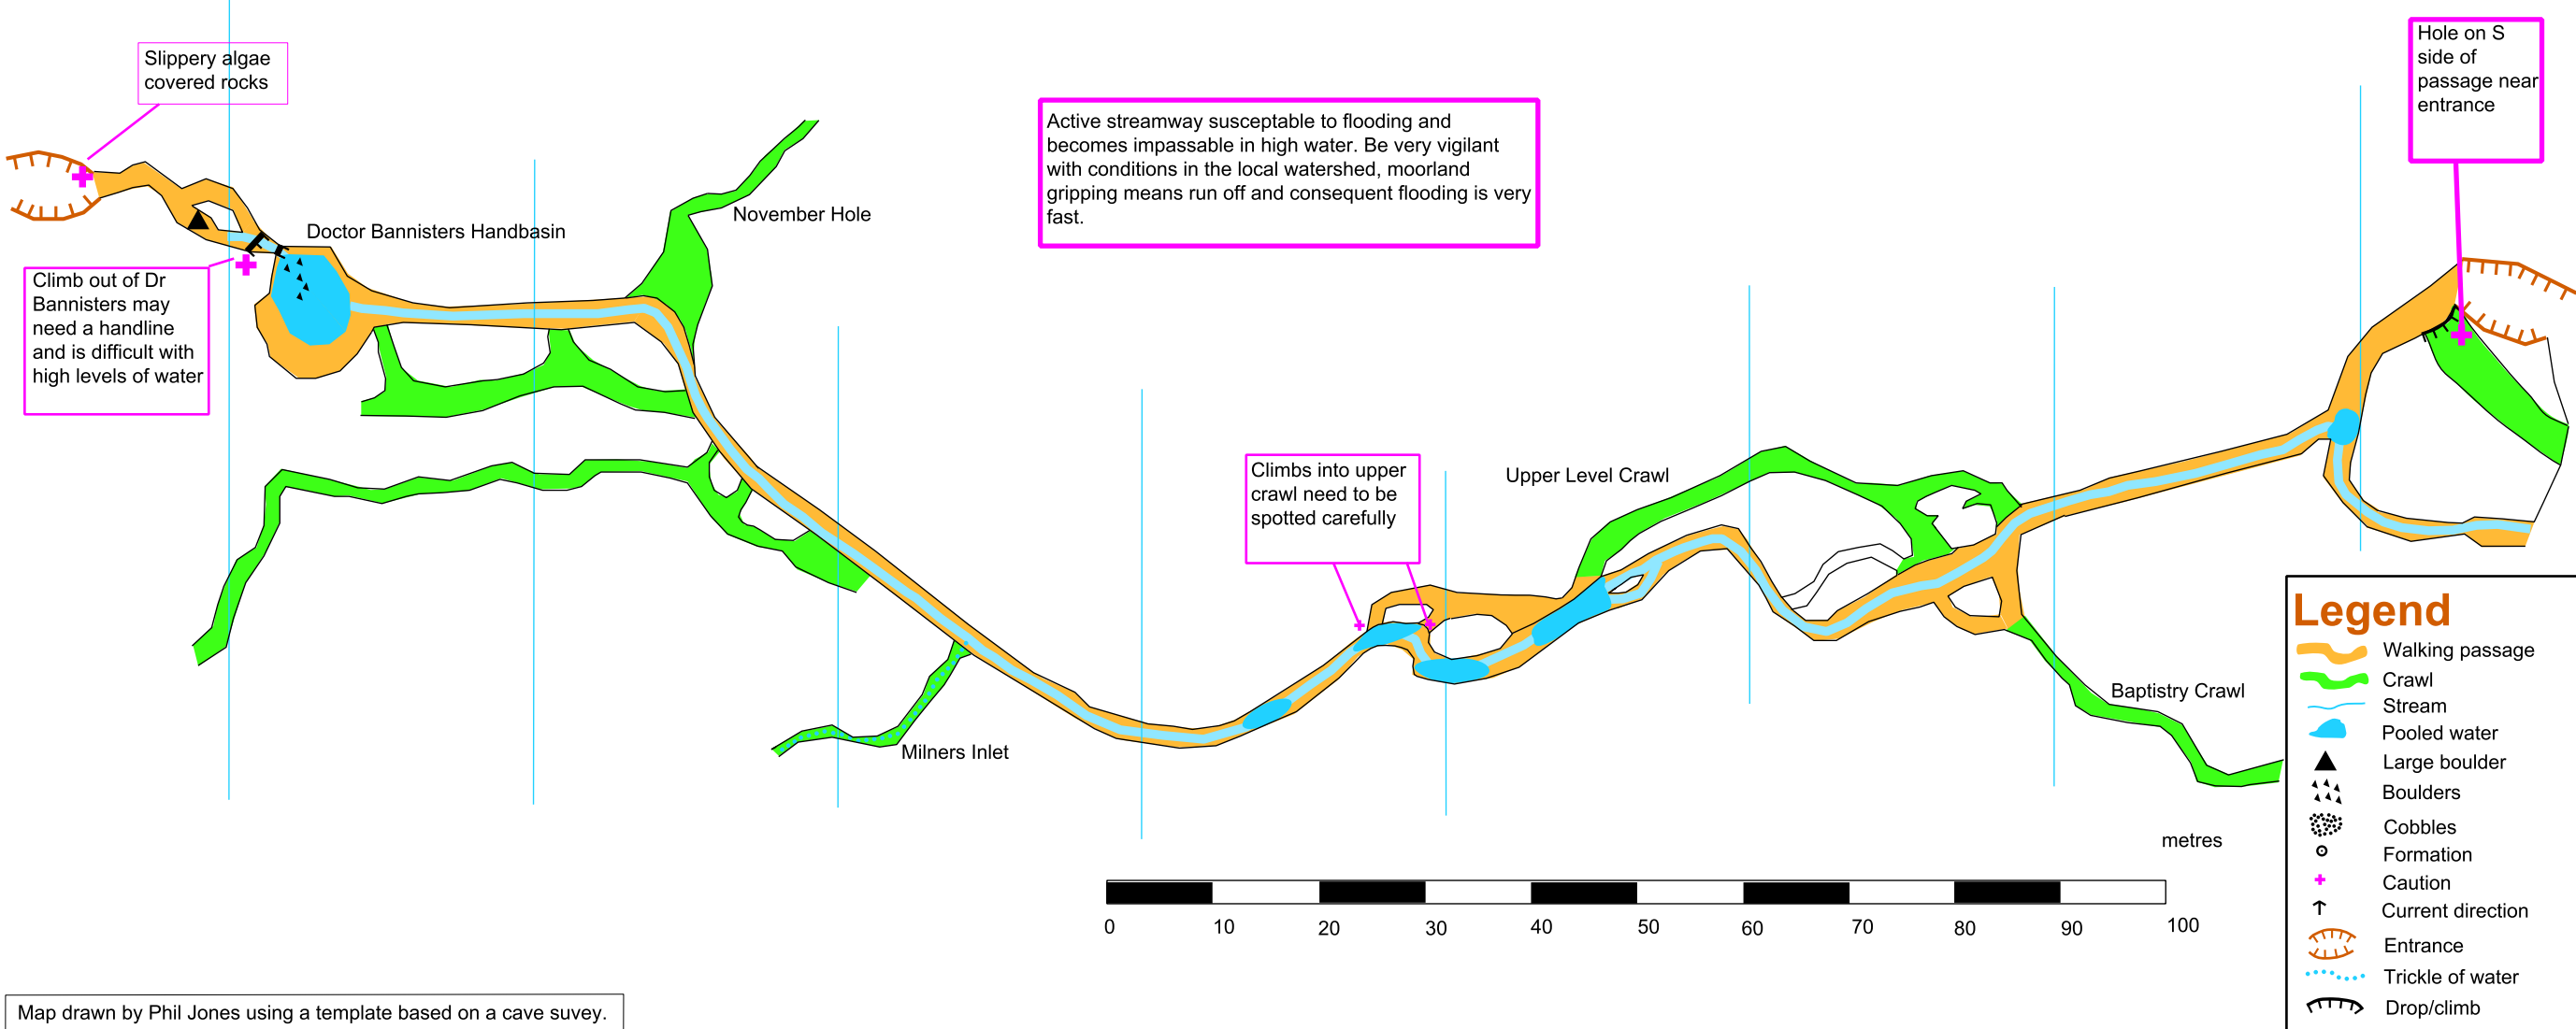

Upper Long Churn Cave

Map drawn by Phil Jones using a template based on a cave survey.